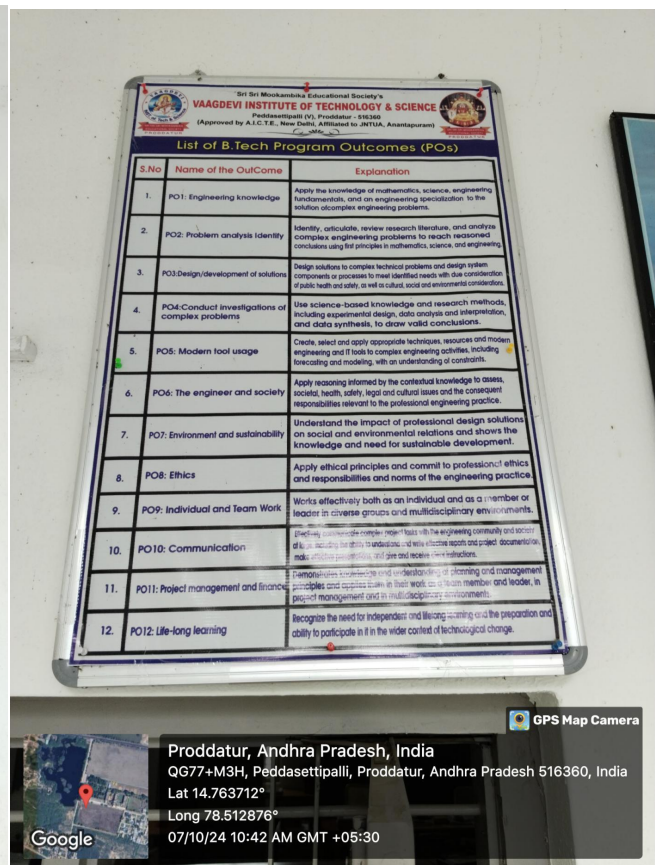

2.6.1 Programme Outcomes (POs) and Course Outcomes (COs) for all Programmes offered by the institution are stated and displayed on website.

Disseminating of Programme Outcomes (POs) at prominent locations in the campus:

Displayed at EEE Department Saraswathi Block 1st floor

Displayed at ECE Department Saraswathi Block 1st floor

Displayed at CSE Department Saraswathi Block 2nd floor

Displayed at Basic Sciences & Humanities Mookambika Block 1st floor

Displayed at Training & Placement Cell Mookambika Block Ground floor

Displayed at Central Library Mookambika Block Ground floor

Displayed at Administrative Office Saraswathi Block Ground floor

Displayed at Exam Section Saraswathi Block Ground floor

Displayed at Visvesvaraya Auditorium Saraswathi Block Ground floor

Displayed at Internal Quality Assurance Cell (IQAC) Saraswathi Block 1st floor

Displayed at Electrical Measurements Lab Saraswathi Block 1st floor