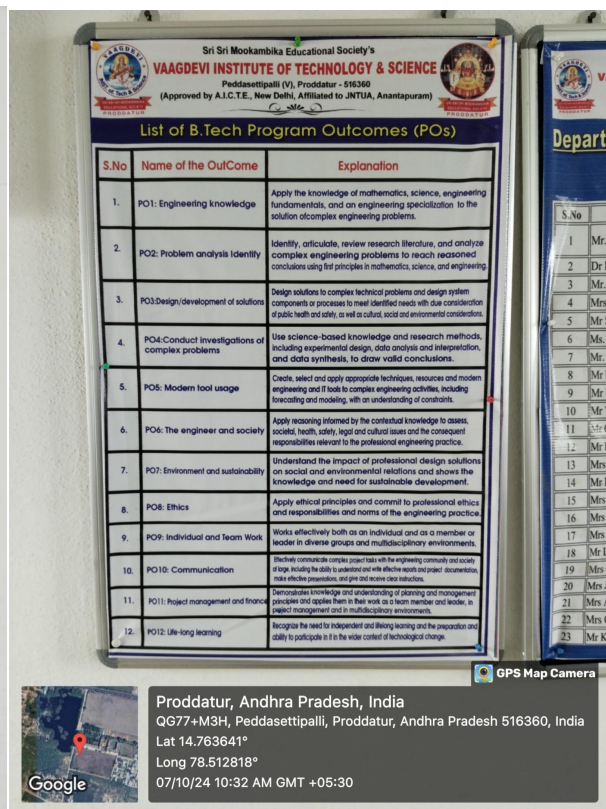

2.6.1 Programme Outcomes (POs) and Course Outcomes (COs) for all Programmes offered by the institution are stated and displayed on website.

Disseminating of Programme Outcomes (POs) at prominent locations in the campus:

Displayed at EEE Department Saraswathi Block 1st floor

Displayed at ECE Department Saraswathi Block 1st floor

Displayed at CSE Department Saraswathi Block 2nd floor

Displayed at Basic Sciences & Humanities Mookambika Block 1st floor

Displayed at Training & Placement Cell Mookambika Block Ground floor

Displayed at Central Library Mookambika Block Ground floor

Displayed at Administrative Office Saraswathi Block Ground floor

Displayed at Exam Section Saraswathi Block Ground floor