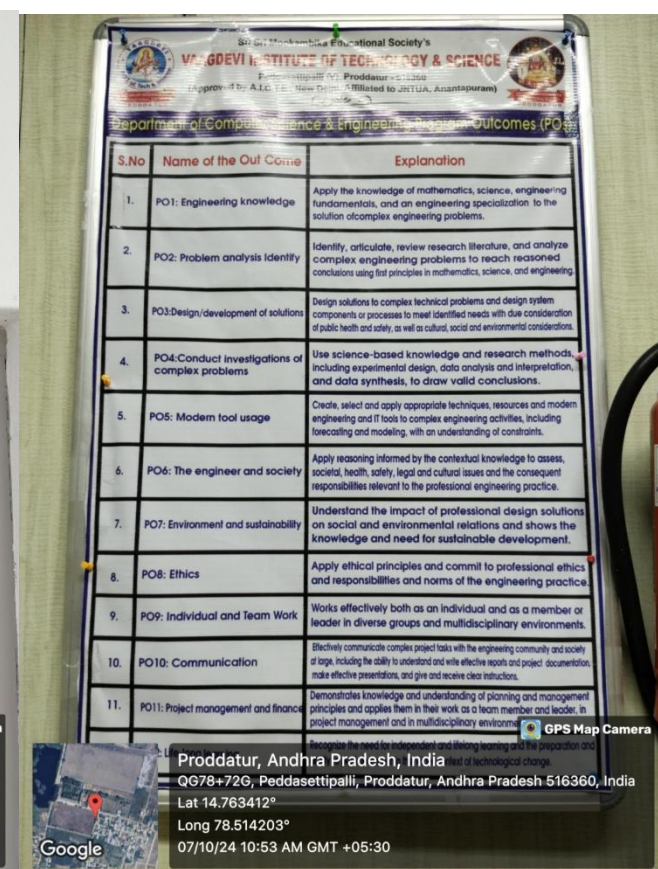

Displayed at EEE Department Saraswathi Block 1st floor

Displayed at ECE Department Saraswathi Block 1st floor

Displayed at CSE Department Saraswathi Block 2nd floor

Displayed at Basic Sciences & Humanities Mookambika Block 1st floor

Displayed at Training & Placement Cell Mookambika Block Ground floor

Displayed at Central Library Mookambika Block Ground floor

Displayed at Administrative Office Saraswathi Block Ground floor

Displayed at Exam Section Saraswathi Block Ground floor

Displayed at Visvesvaraya Auditorium Saraswathi Block Ground floor

Displayed at Internal Quality Assurance Cell (IQAC) Saraswathi Block 1st floor

Displayed at Electrical Measurements Lab Saraswathi Block 1st floor

Displayed at Electronic Devices & Circuits Labs Saraswathi Block 1st floor

Displayed at Flaming Auditorium Saraswathi Block 2nd floor

Displayed at Engineering Chemistry Lab Mookambika Block Ground floor