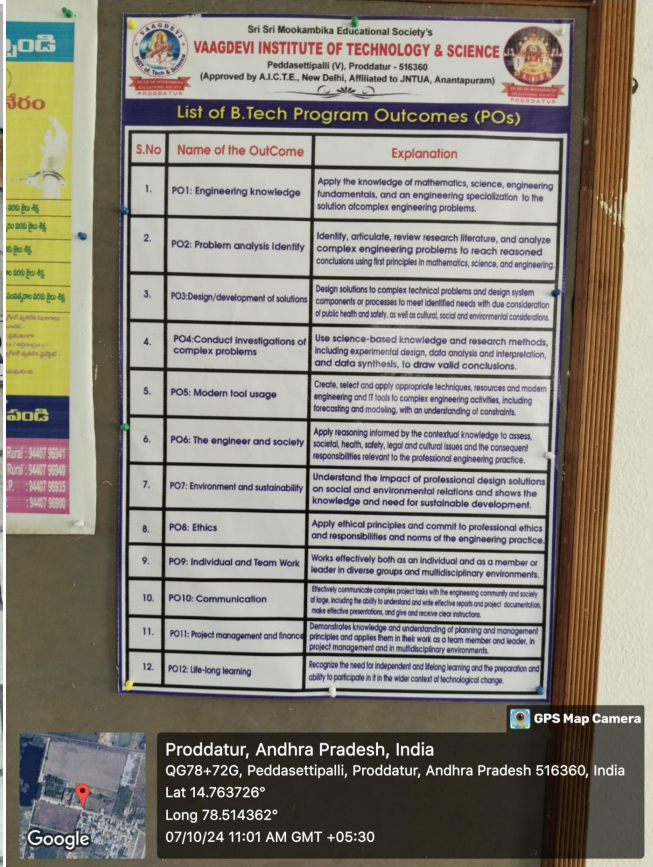

2.6.1 Programme Outcomes (POs) and Course Outcomes (COs) for all Programmes offered by the institution are stated and displayed on website.

Disseminating of Programme Outcomes (POs) at prominent locations in the campus:

Displayed at EEE Department Saraswathi Block 1st floor

Displayed at ECE Department Saraswathi Block 1st floor

Displayed at CSE Department Saraswathi Block 2nd floor

Displayed at Basic Sciences & Humanities Mookambika Block 1st floor

Displayed at Training & Placement Cell Mookambika Block Ground floor

Displayed at Central Library Mookambika Block Ground floor

Displayed at Administrative Office Saraswathi Block Ground floor

Displayed at Exam Section Saraswathi Block Ground floor