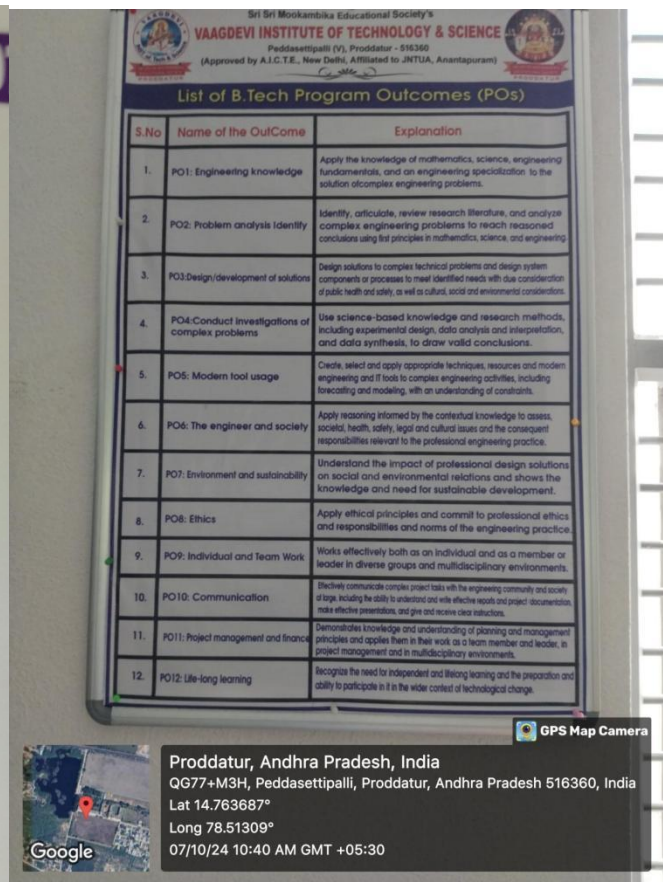

2.6.1 Programme Outcomes (POs) and Course Outcomes (COs) for all Programmes offered by the institution are stated and displayed on website.

Disseminating of Programme Outcomes (POs) at prominent locations in the campus:

Displayed at EEE Department Saraswathi Block 1st floor

Displayed at ECE Department Saraswathi Block 1st floor

Displayed at CSE Department Saraswathi Block 2nd floor

Displayed at Basic Sciences & Humanities Mookambika Block 1st floor

Displayed at Training & Placement Cell Mookambika Block Ground floor

Displayed at Central Library Mookambika Block Ground floor

Displayed at Administrative Office Saraswathi Block Ground floor

Displayed at Exam Section Saraswathi Block Ground floor

Displayed at Visvesvaraya Auditorium Saraswathi Block Ground floor

Displayed at Internal Quality Assurance Cell (IQAC) Saraswathi Block 1st floor

Displayed at Electrical Measurements Lab Saraswathi Block 1st floor