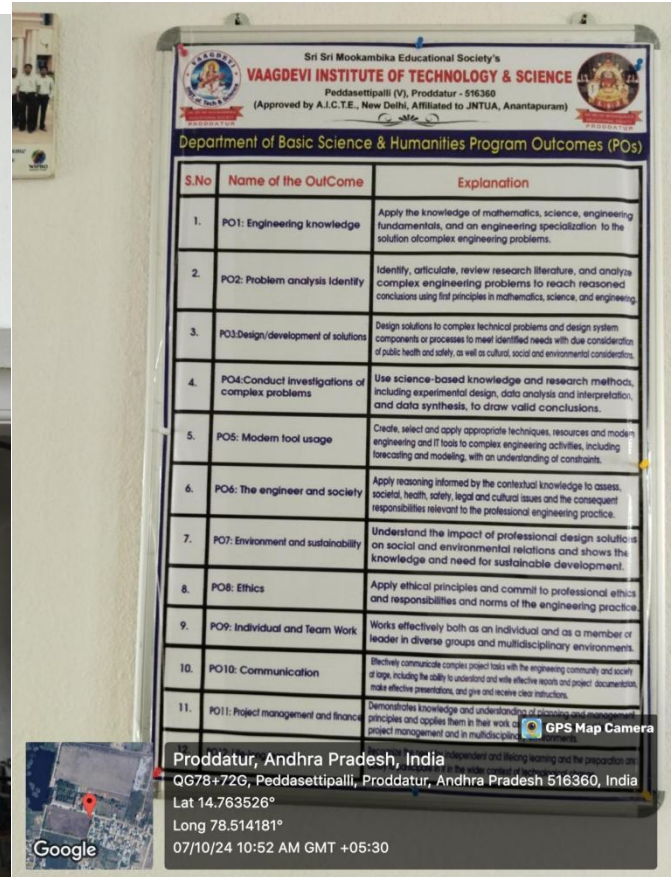

2.6.1 Programme Outcomes (POs) and Course Outcomes (COs) for all Programmes offered by the institution are stated and displayed on website.

Disseminating of Programme Outcomes (POs) at prominent locations in the campus:

Displayed at EEE Department Saraswathi Block 1st floor

Displayed at ECE Department Saraswathi Block 1st floor

Displayed at CSE Department Saraswathi Block 2nd floor

Displayed at Basic Sciences & Humanities Mookambika Block 1st floor

Displayed at Training & Placement Cell Mookambika Block Ground floor

Displayed at Central Library Mookambika Block Ground floor

Displayed at Administrative Office Saraswathi Block Ground floor

Displayed at Exam Section Saraswathi Block Ground floor