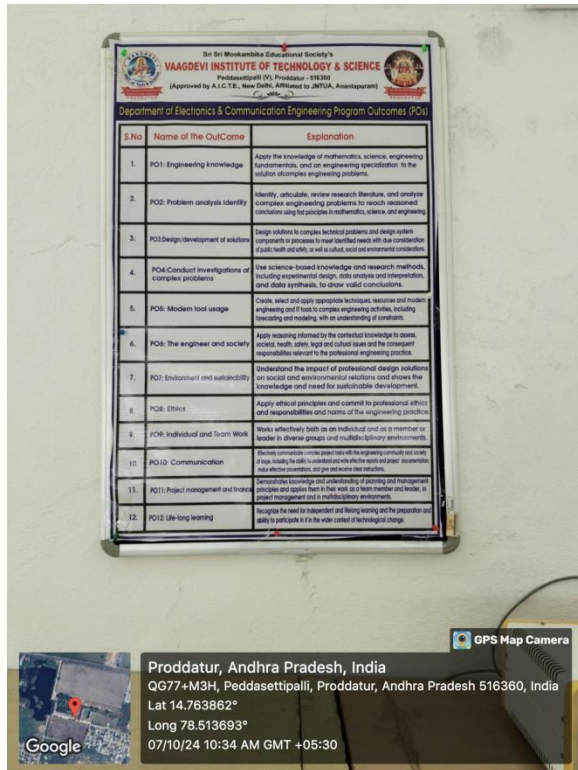

2.6.1 Programme Outcomes (POs) and Course Outcomes (COs) for all Programmes offered by the institution are stated and displayed on website.

Disseminating of Programme Outcomes (POs) at prominent locations in the campus:

Displayed at EEE Department Saraswathi Block 1st floor

Displayed at ECE Department Saraswathi Block 1st floor

Displayed at CSE Department Saraswathi Block 2nd floor

Displayed at Basic Sciences & Humanities Mookambika Block 1st floor

Displayed at Training & Placement Cell Mookambika Block Ground floor

Displayed at Central Library Mookambika Block Ground floor

Displayed at Administrative Office Saraswathi Block Ground floor

Displayed at Exam Section Saraswathi Block Ground floor

Displayed at Visvesvaraya Auditorium Saraswathi Block Ground floor

Displayed at Internal Quality Assurance Cell (IQAC) Saraswathi Block 1st floor

Displayed at Electrical Measurements Lab Saraswathi Block 1st floor