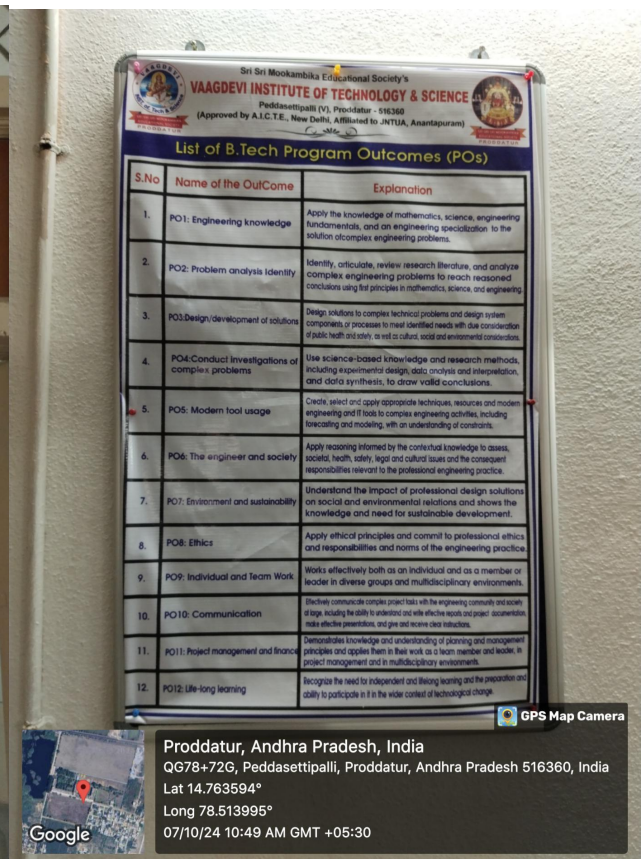

2.6.1 Programme Outcomes (POs) and Course Outcomes (COs) for all Programmes offered by the institution are stated and displayed on website.

Disseminating of Programme Outcomes (POs) at prominent locations in the campus:

Displayed at EEE Department Saraswathi Block 1st floor

Displayed at ECE Department Saraswathi Block 1st floor

Displayed at CSE Department Saraswathi Block 2nd floor

Displayed at Basic Sciences & Humanities Mookambika Block 1st floor

Displayed at Training & Placement Cell Mookambika Block Ground floor

Displayed at Central Library Mookambika Block Ground floor

Displayed at Administrative Office Saraswathi Block Ground floor

Displayed at Exam Section Saraswathi Block Ground floor

Displayed at Visvesvaraya Auditorium Saraswathi Block Ground floor

Displayed at Internal Quality Assurance Cell (IQAC) Saraswathi Block 1st floor

Displayed at Electrical Measurements Lab Saraswathi Block 1st floor