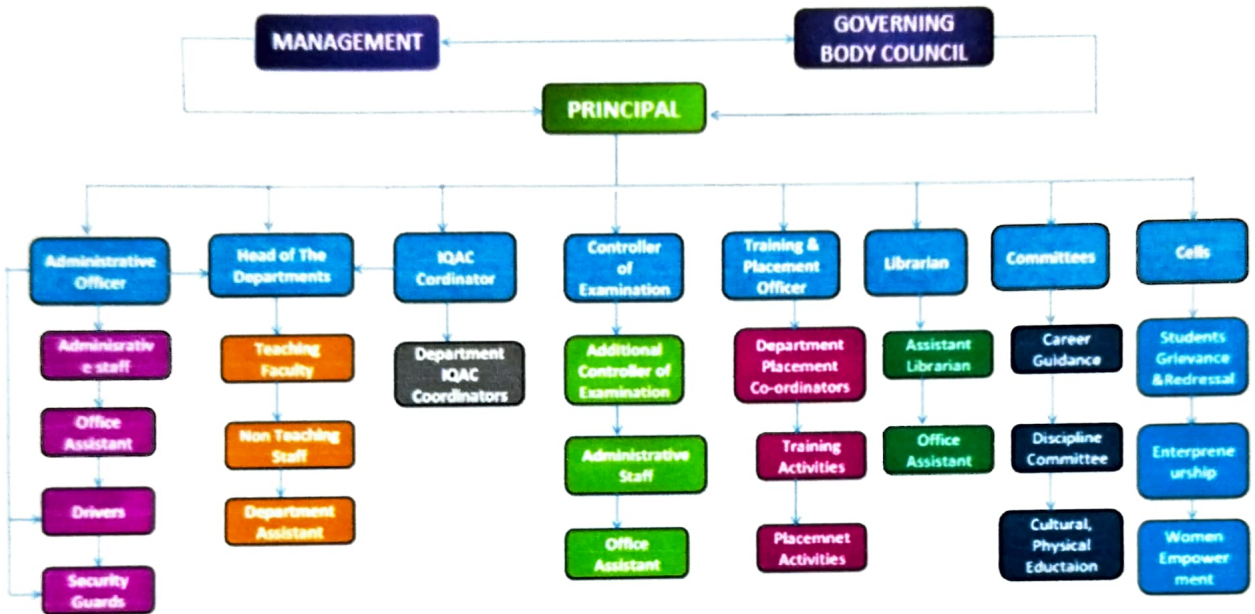

Sri Sri Sri Mookambika Educational Society's  
**VAAGDEVI INSTITUTE OF TECHNOLOGY & SCIENCE**

Peddasettipalli (V), Proddatur - 510300

(Approved by AICTE, New Delhi, Affiliated to JNTU A, Anantapuram)

**ORGANIZATION CHART**