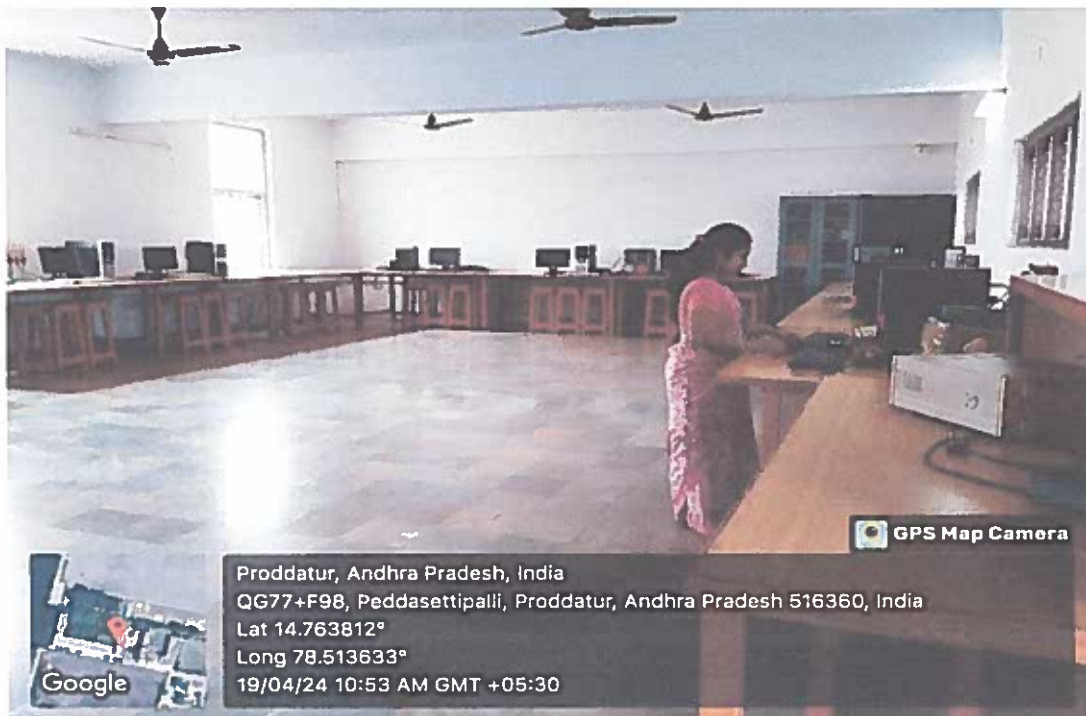

MPMC (Inside view)