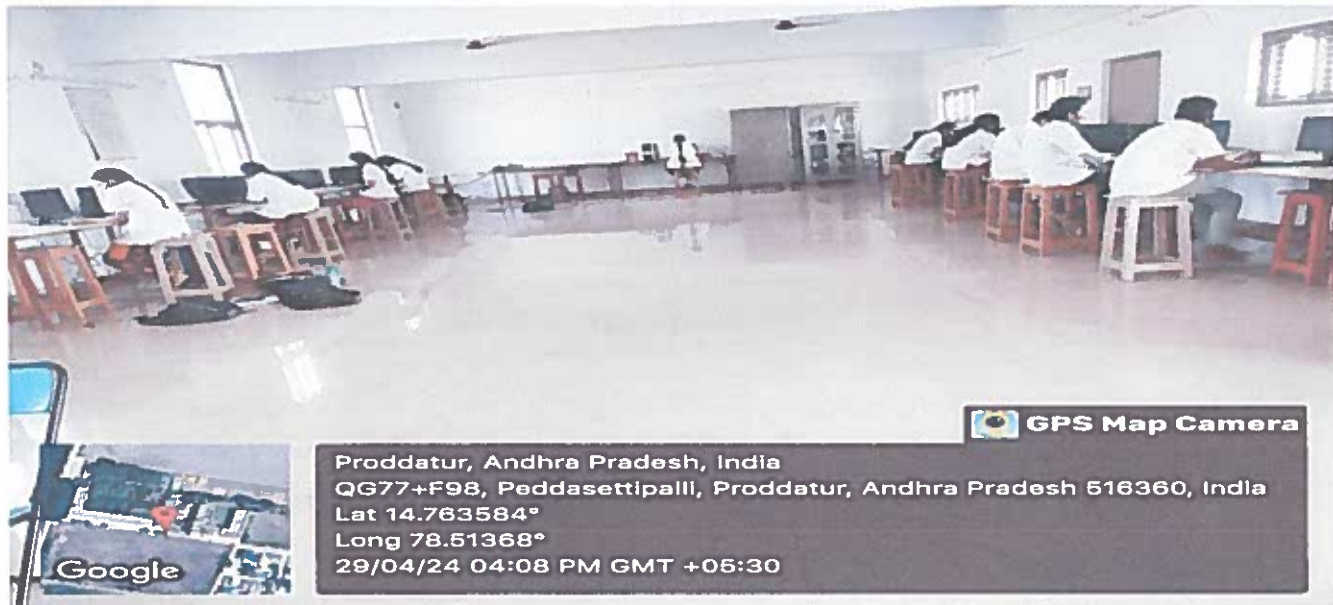

VHDL Lab (Inside View)

B. Siddeswar
PRINCIPAL
Vaagdevi Institute of Technology & Science
PEDDASETTIPALLI
PRODDATUR, Kadapa (Dist.)